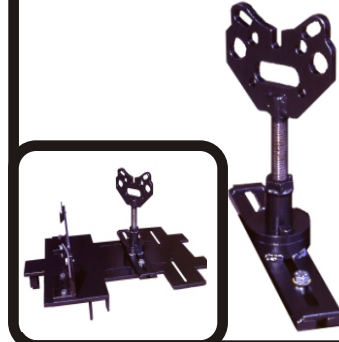

UNIVERSAL ADAPTOR TOP PLATE TJ 10

- Extends the range of the TJ10 Transmission Jack.
- Makes Jack suitable for use with larger gear boxes. Supplied with four adjustable grip plates.
- Optional Adaptor can be supplied for differentials units, wheel hubs and drums, including the double reduction rear hub fitted to many heavy trucks.

ADAPTOR PLATE

OPTIONAL ADAPTOR

CTJ 1000-2000 TRANSMISSION JACK ADJUSTMENT PLATE

- Extends the range of the CTJ1000, 1500 & 2000 Transmission Jack.
- This top plate makes this range of transmission jacks even more versatile, by giving left and right tilt to the transmission jack load plate.
- Optional Adaptor is supplied ready for fitting.(supplied with four clamping bolts).