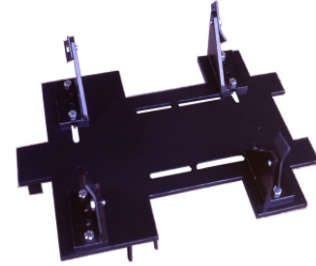

UNIVERSAL ADAPTOR TOP PLATE TJ 10

- Extends the range of the TJ10 Transmission Jack.
- Makes Jack suitable for use with larger gear boxes. Supplied with four adjustable grip plates.
- Optional Adaptor can be supplied for differentials units, wheel hubs and drums, including the double reduction rear hub fitted to many heavy trucks.

ADAPTOR PLATE

OPTIONAL ADAPTOR

CTJ 1000-2000 TRANSMISSION JACK ADJUSTMENT PLATE

- Extends the range of the CTJ1000, 1500 & 2000 Transmission Jack.
- This top plate makes this range of transmission jacks even more versatile, by giving left and right tilt to the transmission jack load plate.
- Optional Adaptor is supplied ready for fitting.(supplied with four clamping bolts).