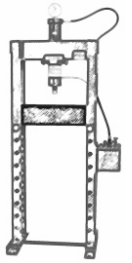

CAM EQUIPMENT

TELEPHONE: 01761 434226
FAX No.: 01761 435541
WEB SITE: WWW.CAMequipment.co.uk
E-Mail: Enquiries@CAMequipment.co.uk

FROME HILL, RADSTOCK, Nr BATH, BA3 3PY

MANUFACTURES OF QUALITY GARAGE & WORKSHOP EQUIPMENT SINCE 1972

UNIVERSAL ADAPTOR TOP PLATE TJ 10

- Extends the range of the TJ10 Transmission Jack.
- Makes Jack suitable for use with larger gear boxes. Supplied with four adjustable grip plates.
- Optional Adaptor can be supplied for differentials units, wheel hubs and drums, including the double reduction rear hub fitted to many heavy trucks.

CTJ 1000-2000 TRANSMISSION JACK ADJUSTMENT PLATE

- Extends the range of the CTJ1000, 1500 & 2000 Transmission Jack.
- This top plate makes this range of transmission jacks even more versatile, by giving left and right tilt to the transmission jack load plate.
- Optional Adaptor is supplied ready for fitting.(supplied with four clamping bolts).